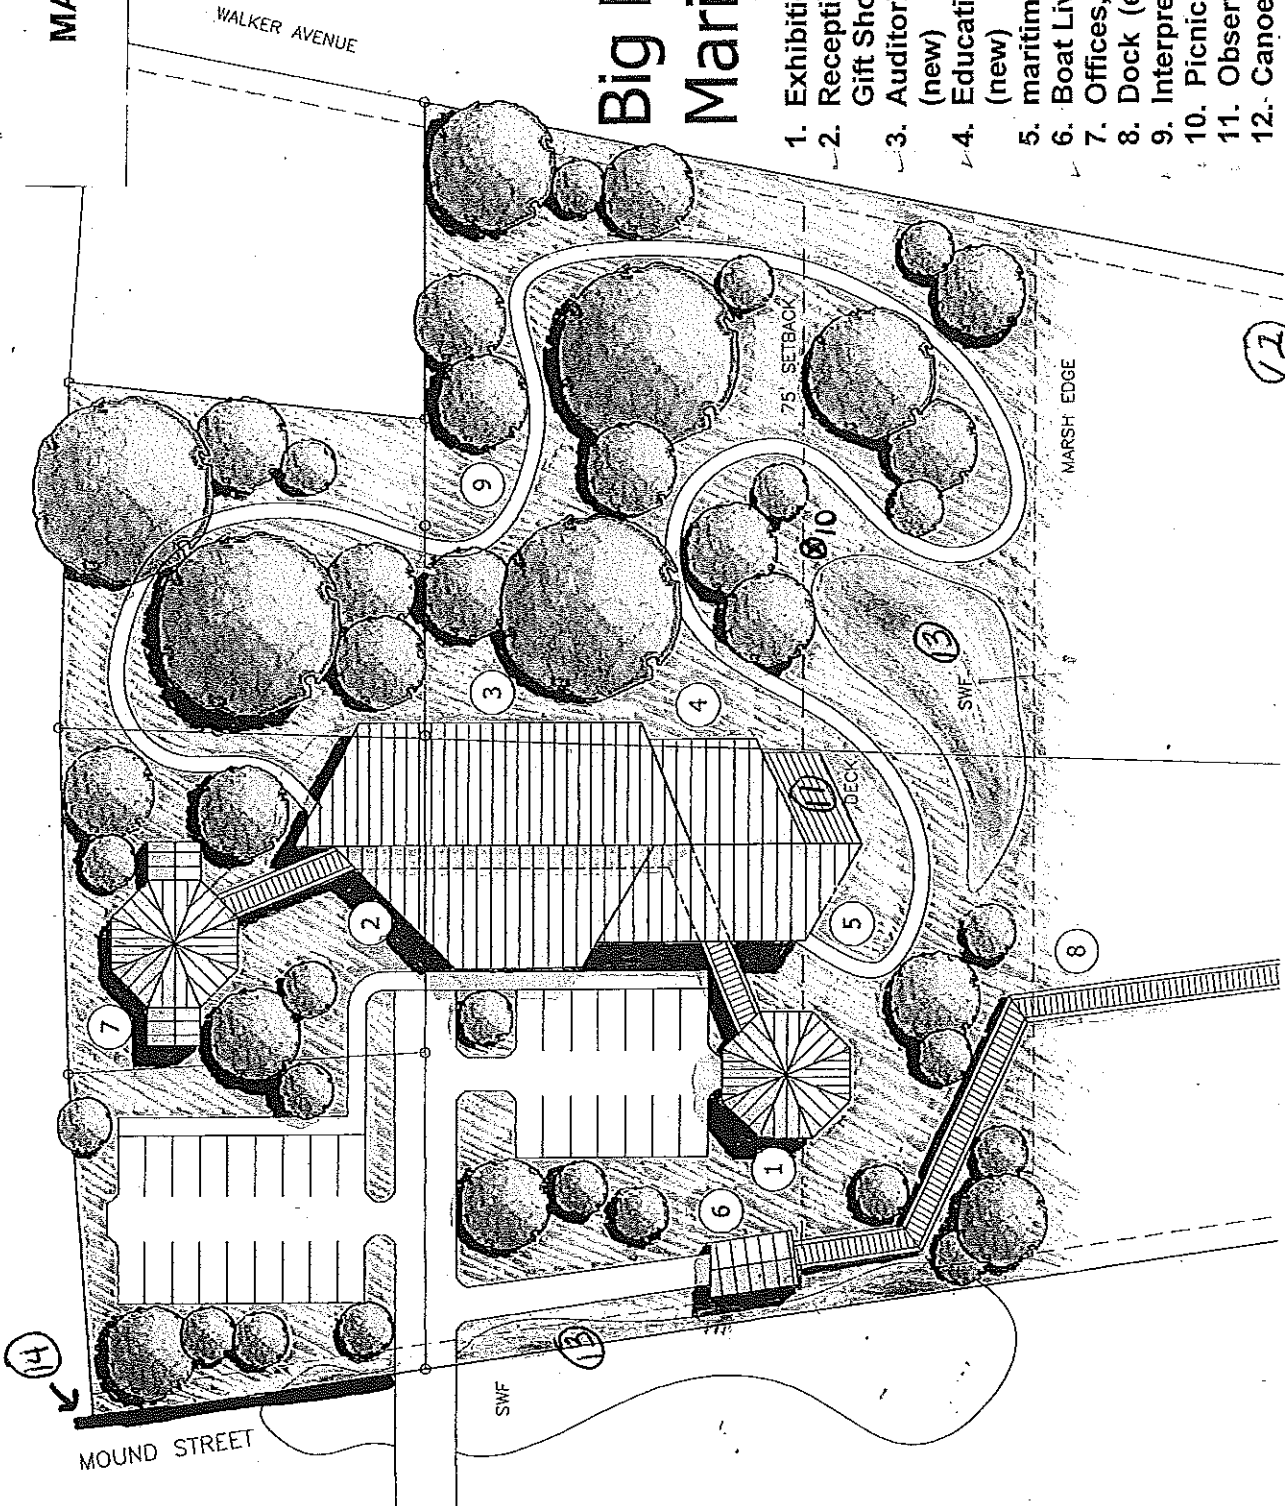

**EXHIBIT F
MASTER SITE PLAN**

Big Bend Maritime Center

1. Exhibition (existing)
2. Reception, Orientation, Exhibit, Gift Shop (new)
3. Auditorium/Community Hall (new)
4. Education Program, Exhibits (new)
5. maritime Exhibits, Theater (new)
6. Boat Livery (new)
7. Offices, Storage (existing)
8. Dock (existing)
9. Interpretive Trail (new)
10. Picnic Facilities (new)
11. Observation Deck (new)
12. Canoe/Kayak Launch (new)
13. Stormwater Facilities (new)
14. Sidewalk (new)

Submitted - 6/18/09 Revised 7/09

EXHIBIT F
MASTER SITE PLAN

Big Bend Maritime Center

LANDSCAPE PLAN

- A. LIVE OAK
- B. MAGNOLIA GRANDIFLORA
- C. SWEET BAY
- D. ILEX VOMITORIA

Dark Green Shaded Area: Spartina Bakerii
Light Green Shaded Area: Spartina Pattens