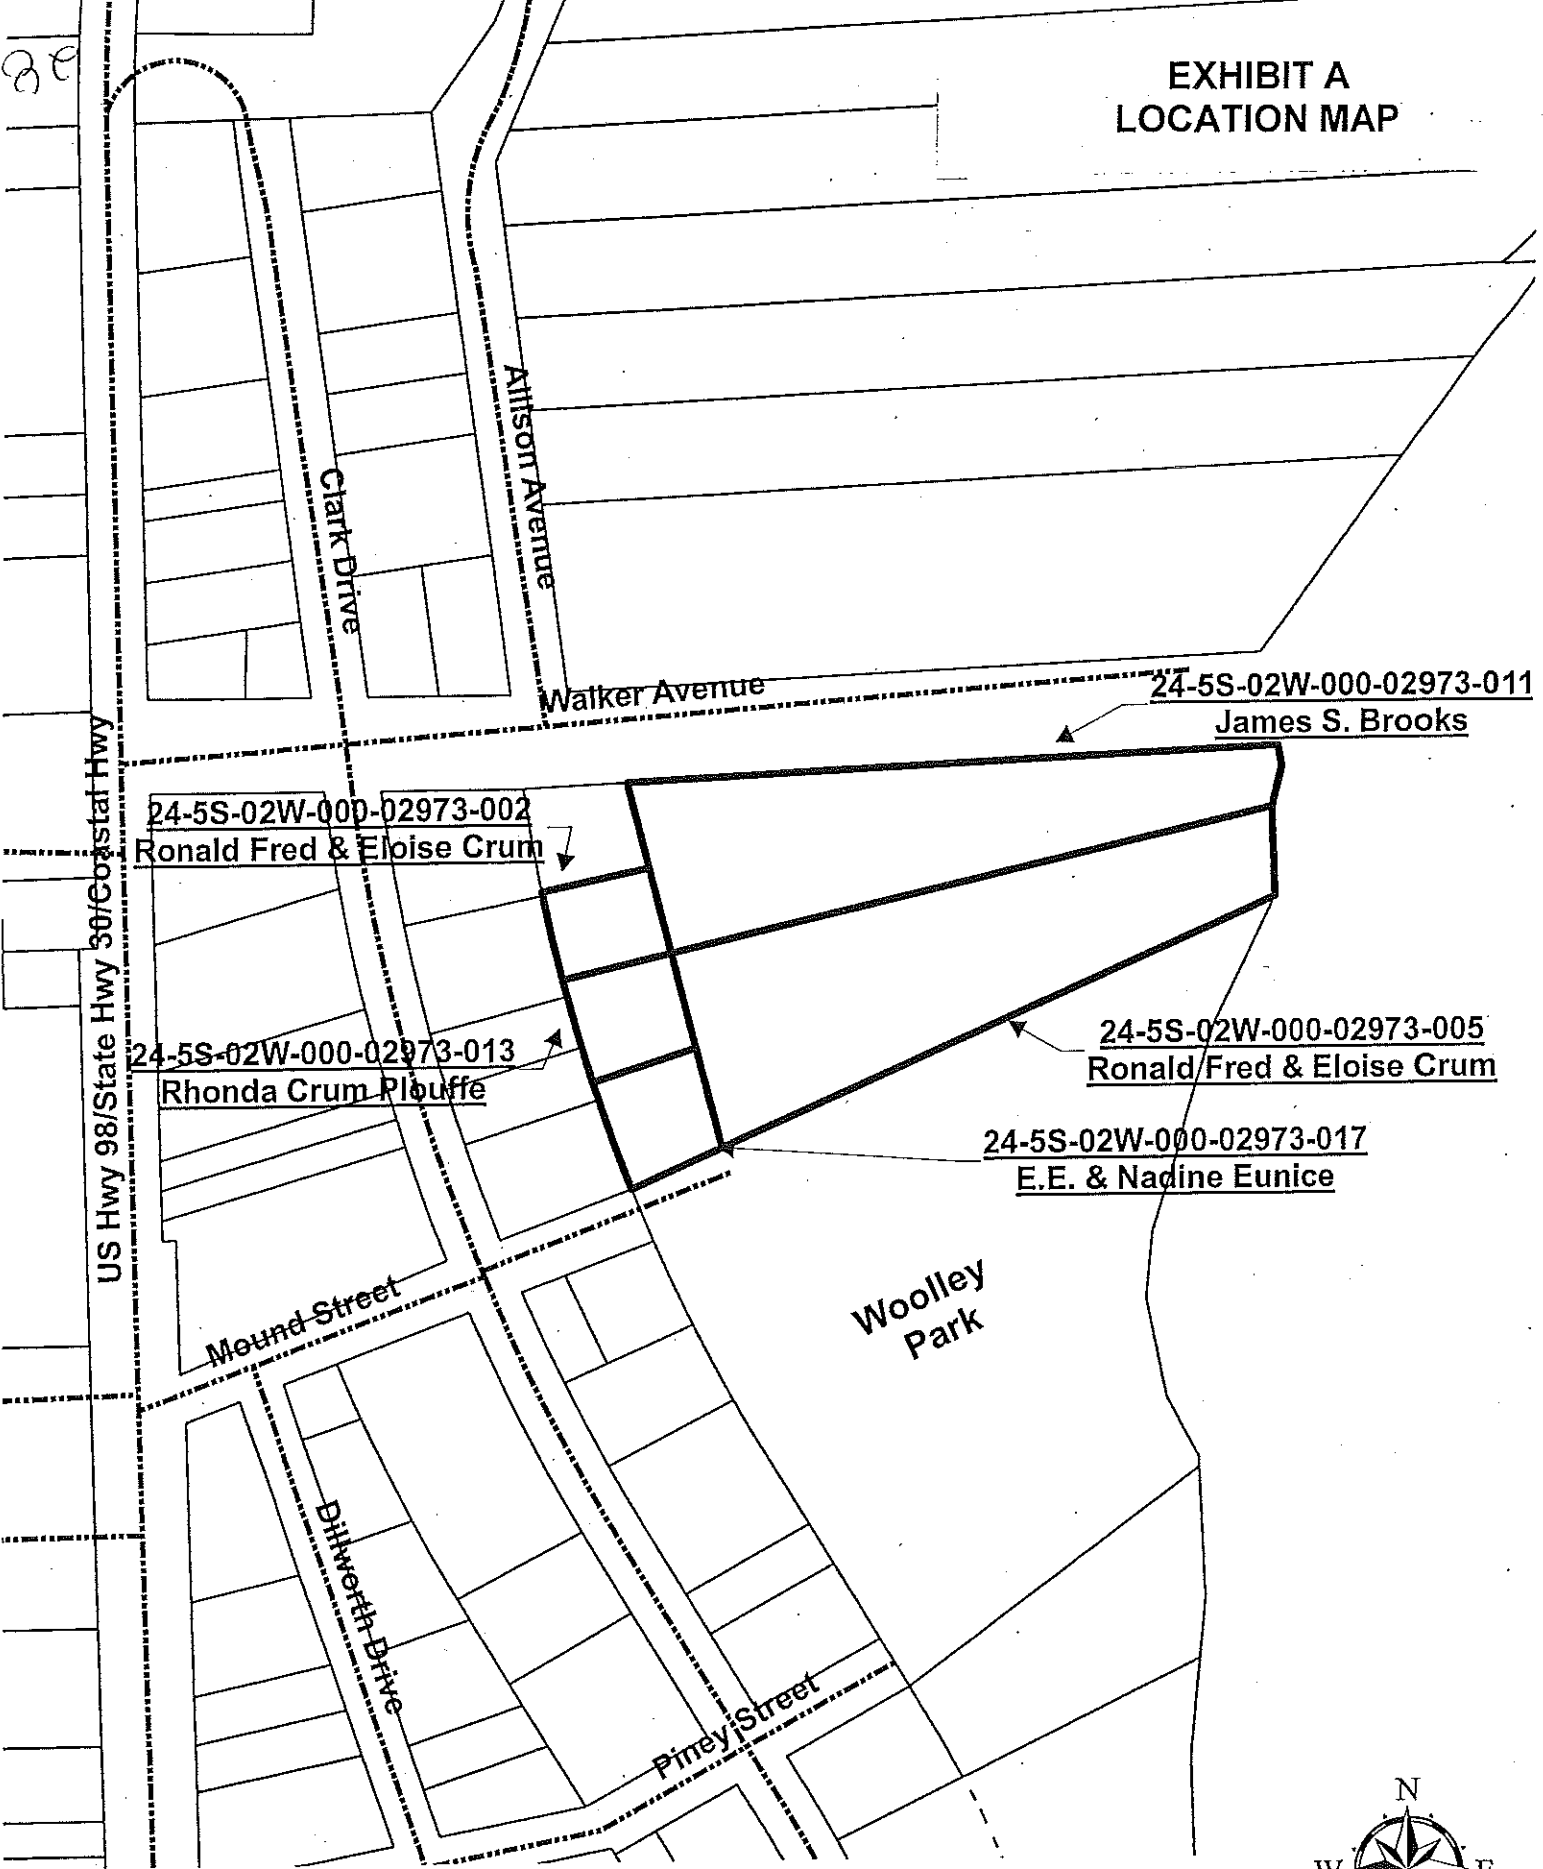

EXHIBIT A  
LOCATION MAP

US Hwy 98/State Hwy 50/Coastal Hwy

Clark Drive

Allison Avenue

Walker Avenue

24-5S-02W-000-02973-002  
Ronald Fred & Eloise Crum

24-5S-02W-000-02973-013  
Rhonda Crum Plouffe

24-5S-02W-000-02973-011  
James S. Brooks

24-5S-02W-000-02973-005  
Ronald/Fred & Eloise Crum

24-5S-02W-000-02973-017  
E.E. & Nadine Eunice

Mound Street

Dilworth Drive

Piney Street

Woolley  
Park

0 100 200 400 Feet